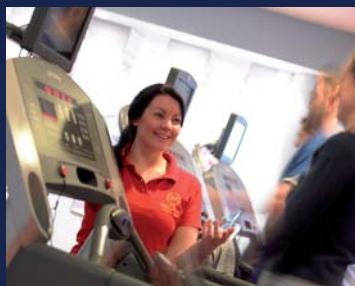

We provide an unbeatable combination of location, facilities and professional staff that make it the best leisure club in the midlands for a great work out or simply to relax & unwind!

Meet with a fully qualified and experienced instructor who will assess your fitness level & design a fitness programme realistic to your goals. We offer a range of fitness & aerobics classes, sports massage, rehabilitation programmes & advice, kid's activities & more!

Range of membership options to choose from

Single	<input checked="" type="checkbox"/>	Off Peak	<input checked="" type="checkbox"/>
Couple	<input checked="" type="checkbox"/>	Student	<input checked="" type="checkbox"/>
Family	<input checked="" type="checkbox"/>	Youth & Additional Children	<input checked="" type="checkbox"/>
Golden Years	<input checked="" type="checkbox"/>		

For Special offers visit

www.bridgehouse.com

THE SANCTUARY SPA

For ultimate relaxation, body and soul rejuvenation let your senses guide you to our very own tranquil haven & indulge yourself in a range of spa & beauty treatments. Experience our relaxation chambers and unwind in the hands of our trained therapists.

BRIDGE HOUSE GOLF SIMULATOR

Play some of the world's most famous championship golf courses such as St. Andrews and The Belfry.

OPENING HOURS

Monday - Friday	7am - 10pm
Saturday - Sunday	8.30am - 8.30pm
Bank Holidays	8.30am - 8.30pm
Children under 15	7am - 7pm